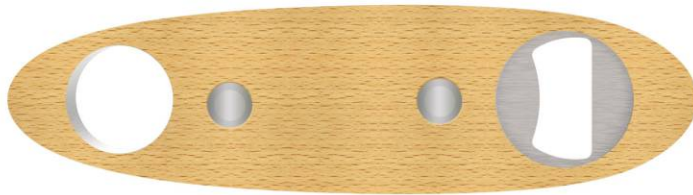

WOOD SERIES

front
KP22851

back

WOOD SERIES

Ultraviolet
LED Inkjet
Printer

WOOD SERIES

front

KP22851